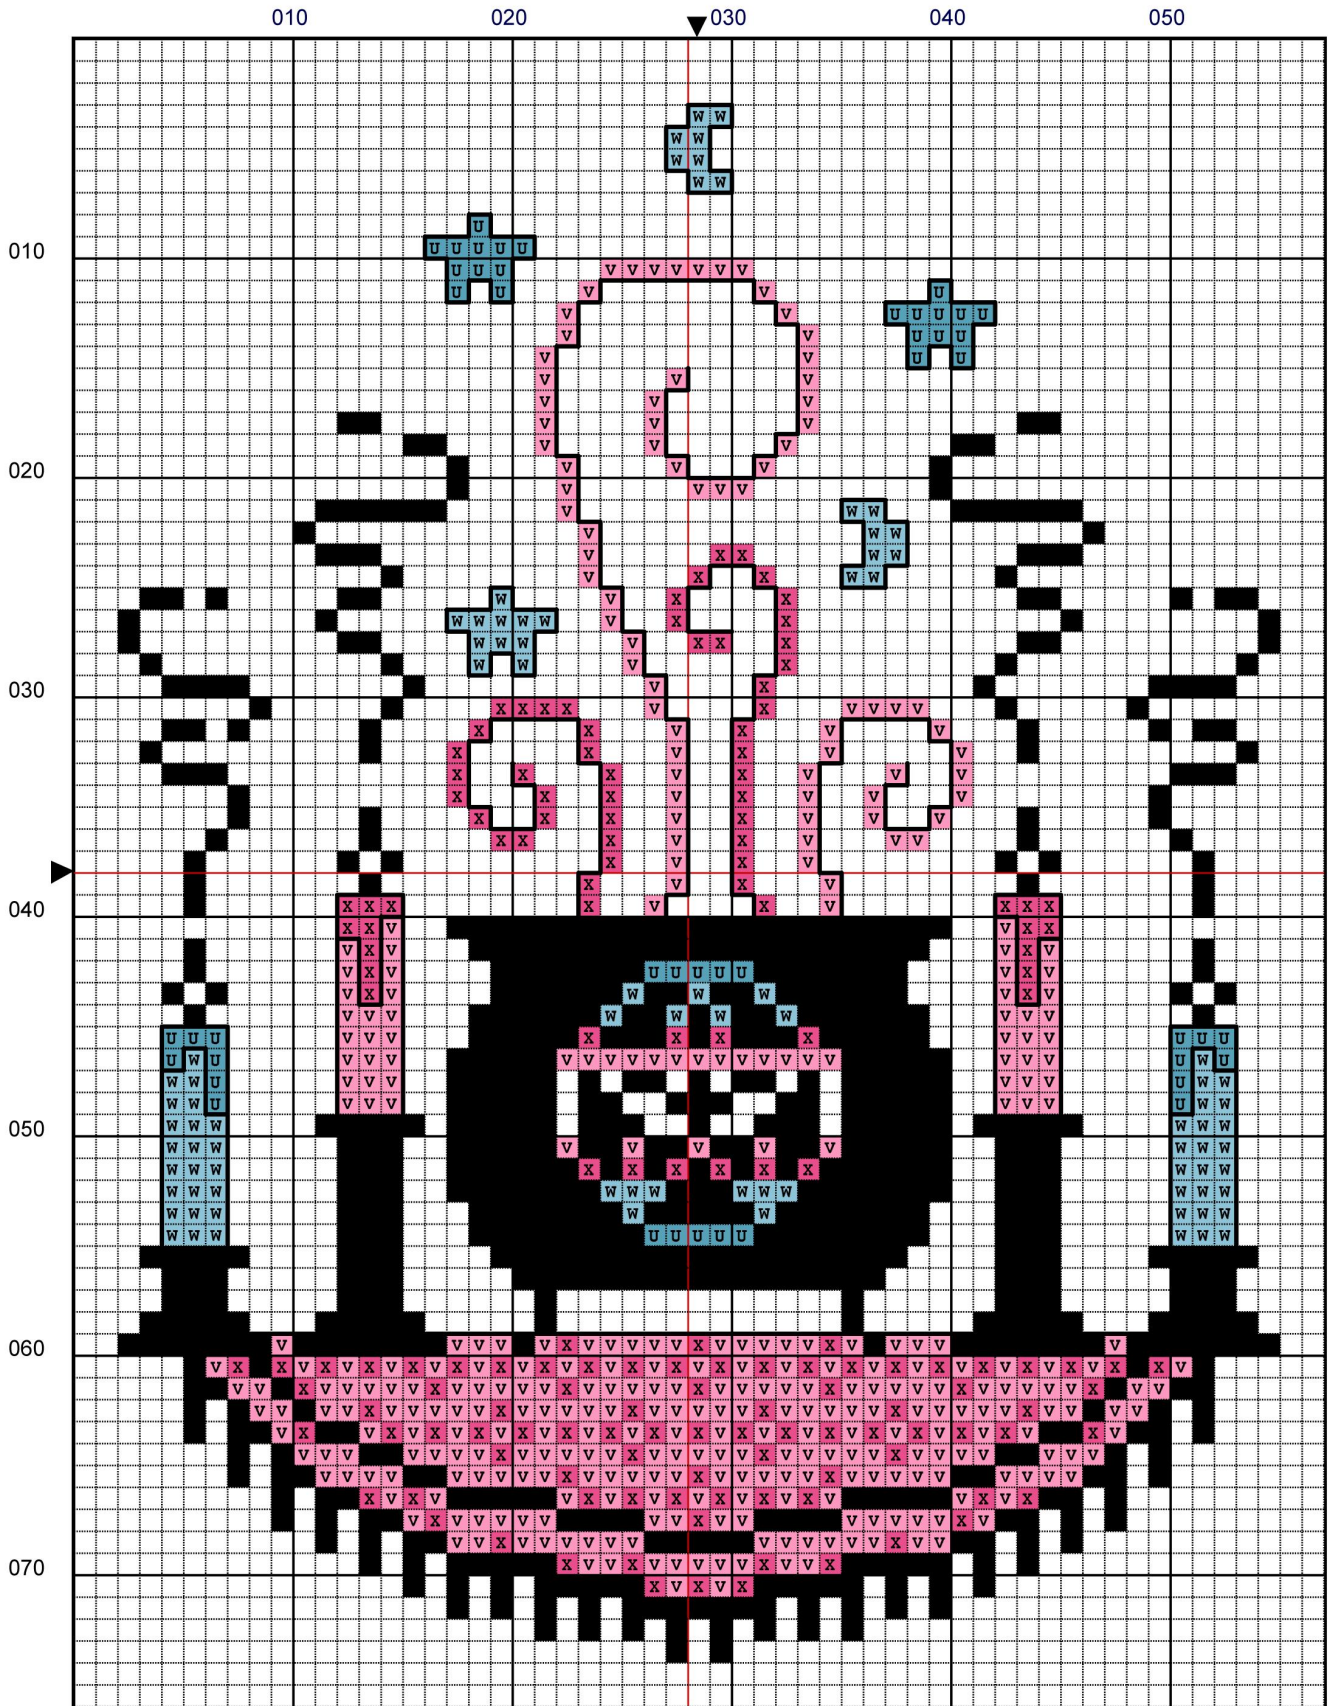

◆ TRANS WITCHCRAFT - FREE CHART ◆

◆ TRANS WITCHCRAFT - FREE CHART ◆

◆ **TRANS WITCHCRAFT - FREE CHART** ◆

	DMC 310	Black	2	14.68 yd.	692
V	DMC 605	Cranberry very light	2	7.38 yd.	375
X	DMC 603	Cranberry	2	3.07 yd.	156
W	DMC 3761	Sky Blue light	2	1.73 yd.	88
U	DMC 3766	Peacock Blue light	2	0.90 yd.	46

◆ **INFORMATION** ◆

**SIZE: 53 X 71 STITCHES**

**RECOMMENDED AIDA: 14 CT**

**SIZE ON 14 COUNT: 3-3/4 INCHES X 5 INCHES**

**NUMBER OF STITCHES: 1,357**

**THIS PATTERN IS FREE FOR PERSONAL USE.**

**THIS PATTERN IS NOT FOR RESALE.**