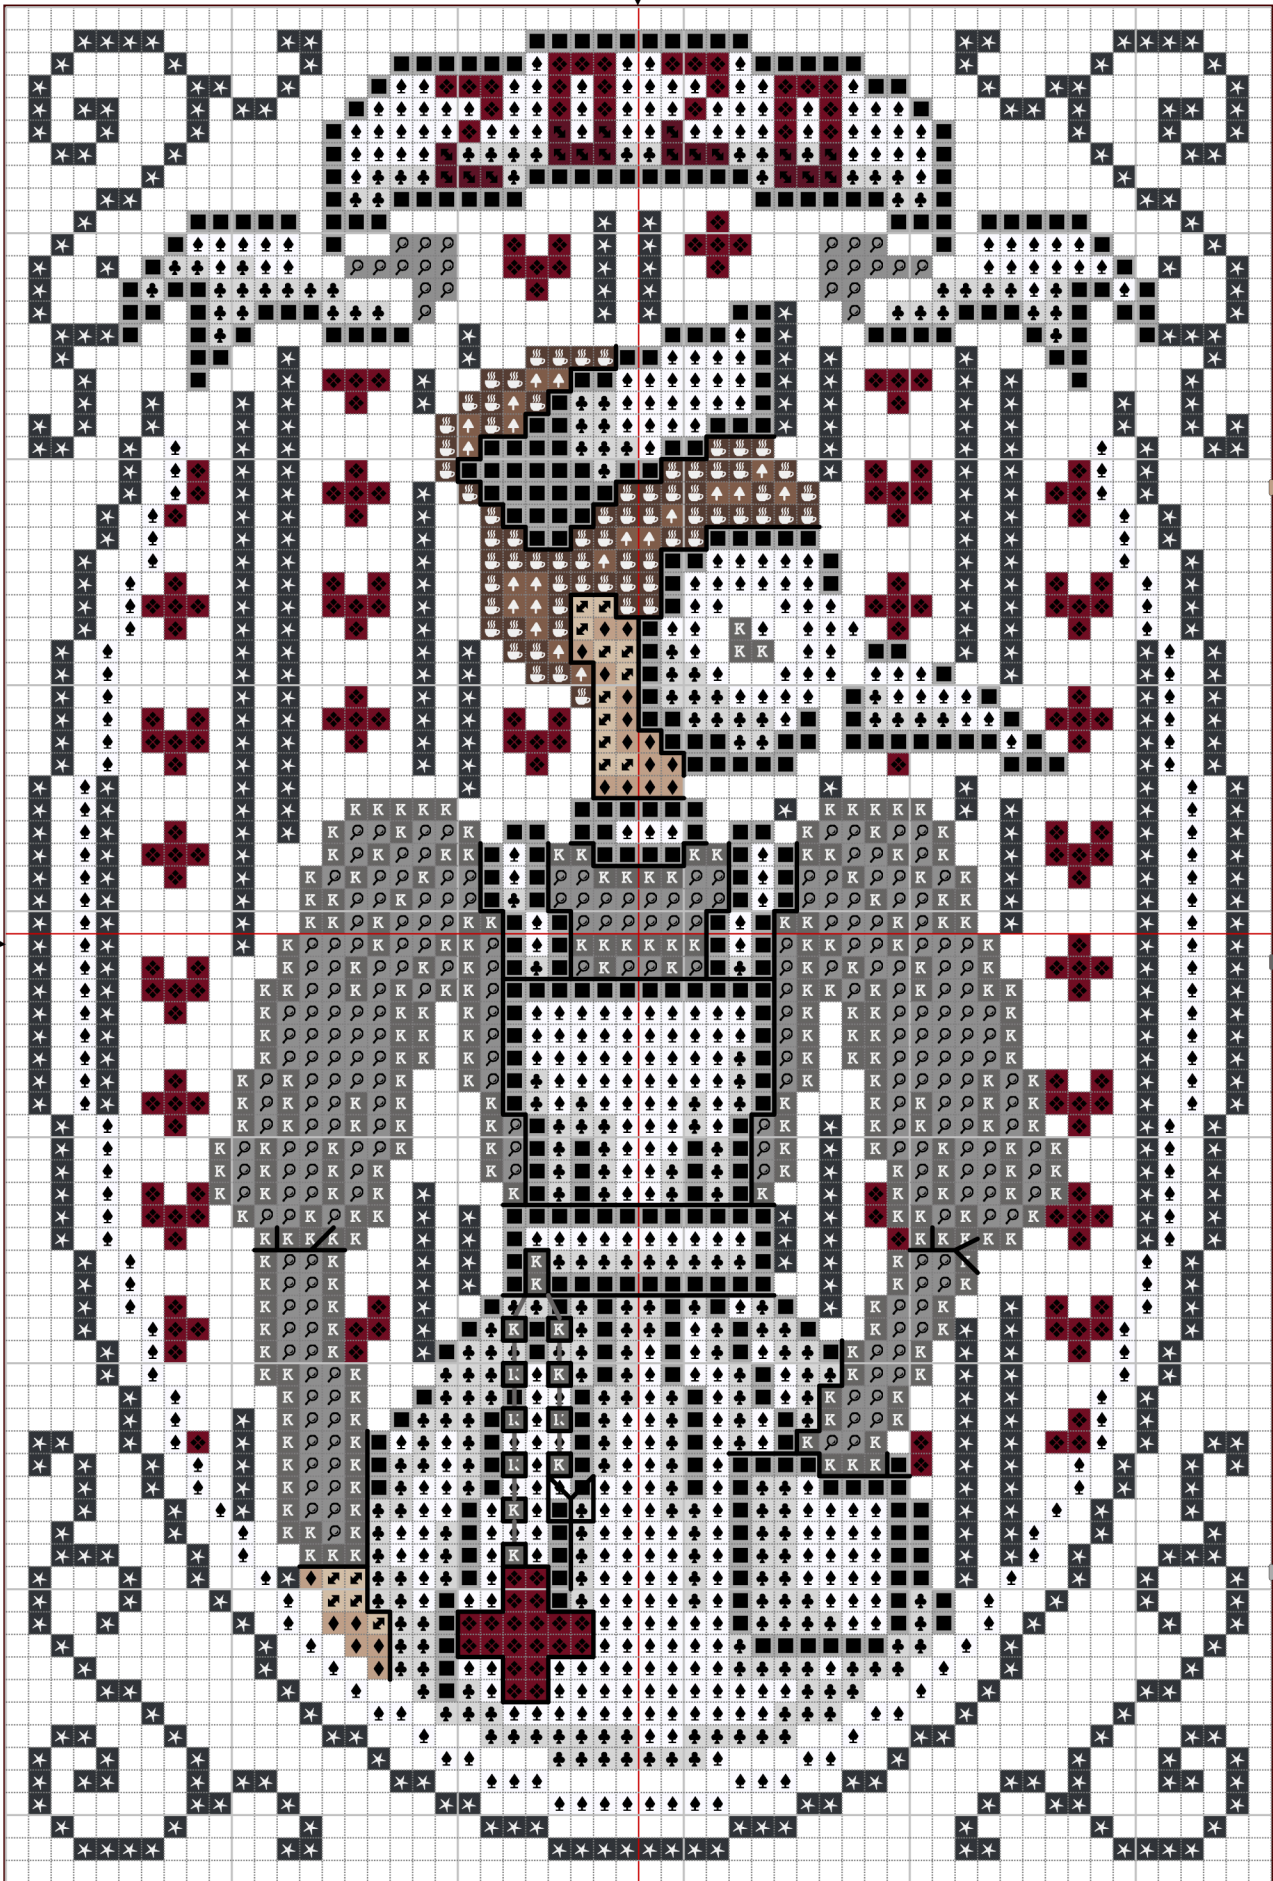

010

020

030

040

050

010

020

030

040

050

060

070

080

NIGHT SPIRIT STUDIO - PLAGUE NURSE - FREE PATTERN

NIGHTSPIRITSTUDIO.ETSY.COM / INFO@NIGHTSPIRITSTUDIO.COM