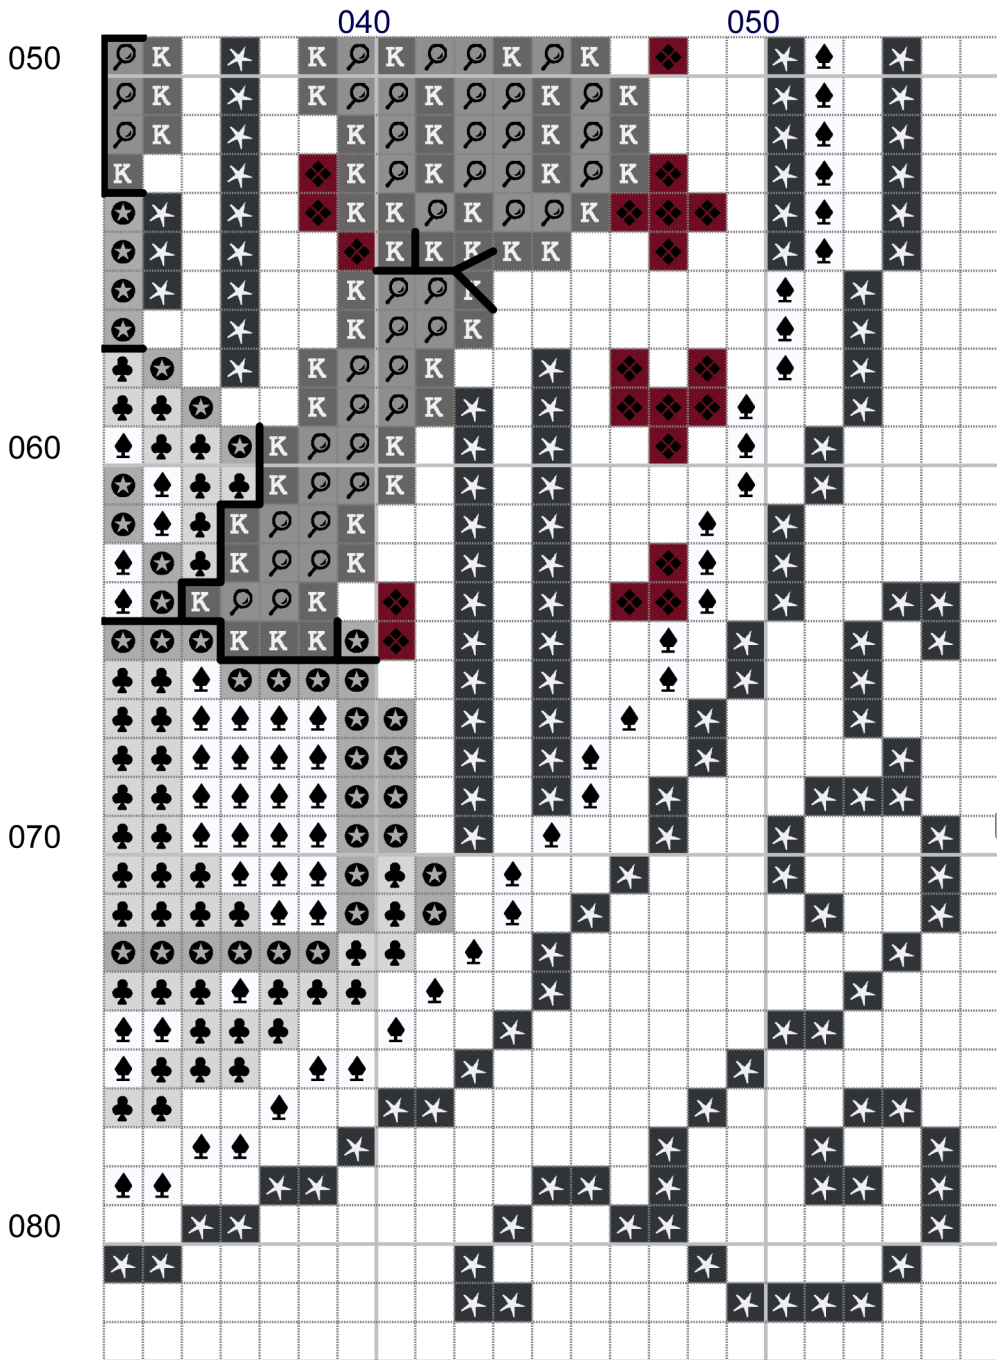

NIGHT SPIRIT STUDIO - PLAGUE NURSE - FREE PATTERN

NIGHTSPIRITSTUDIO.ETSY.COM / INFO@NIGHTSPIRITSTUDIO.COM

◆ COLOR KEY ◆

	Number	Name:	Strands	Length	Stitches
K	DMC 4	Dark Grey	2	5.09 yd.	257
⊙	DMC 3	Steel Grey	2	5.21 yd.	265
⊛	DMC 2	Grey	2	7.93 yd.	403
♠	DMC B5200	Snow White	2	10.23 yd.	520
◆	DMC 842	Beige Brown very light	2	0.39 yd.	20
♣	DMC 1	Light Grey	2	4.98 yd.	253
☕	DMC 839	Beige Brown dark	2	1.36 yd.	69
↑	DMC 840	Beige Brown medium	2	0.41 yd.	21
★	DMC 3799	Pewter Grey very dark	2	10.88 yd.	553
↗	DMC 3033	Mocha Brown very lig	2	0.31 yd.	16
↘	DMC 814	Garnet dark	2	0.35 yd.	18
◆	DMC 815	Garnet medium	2	3.80 yd.	193
■	DMC 310	Black	2	0.76 yd.	b/s only

◆ SKIN COLOR CHART ◆

CREATED BY LORD LIBIDAN

[HTTPS://LORDLIBIDAN.COM/FIND-THE-PERFECT-SKIN-TONE-DMC-THREADS/](https://lordlibidan.com/find-the-perfect-skin-tone-dmc-threads/)

Fair			Mid			Deep		
Skintone	Highlight	Shadow	Skintone	Highlight	Shadow	Skintone	Highlight	Shadow
951	3770	3856	3856	951	3776	3776	3856	301
739	ECRU	738	738	739	437	437	738	434
754	948	3771	3771	754	758	758	3771	3778
963	818	3716	3716	963	3806	3806	3716	3833
224	225	152	152	224	223	223	152	3721
3727	778	316	316	3727	3726	3726	316	315
950	3774	3773	3773	950	3772	3772	3773	632
3864	543	3863	3863	3864	3862	3862	3863	839
842	3033	841	841	842	840	840	841	839

Created by Lord Libidan

**FEEL FREE TO CONTACT ME WITH ANY COMMENTS OR QUESTIONS ABOUT THIS PATTERN:
INFO@NIGHTSPIRITSTUDIO.COM**