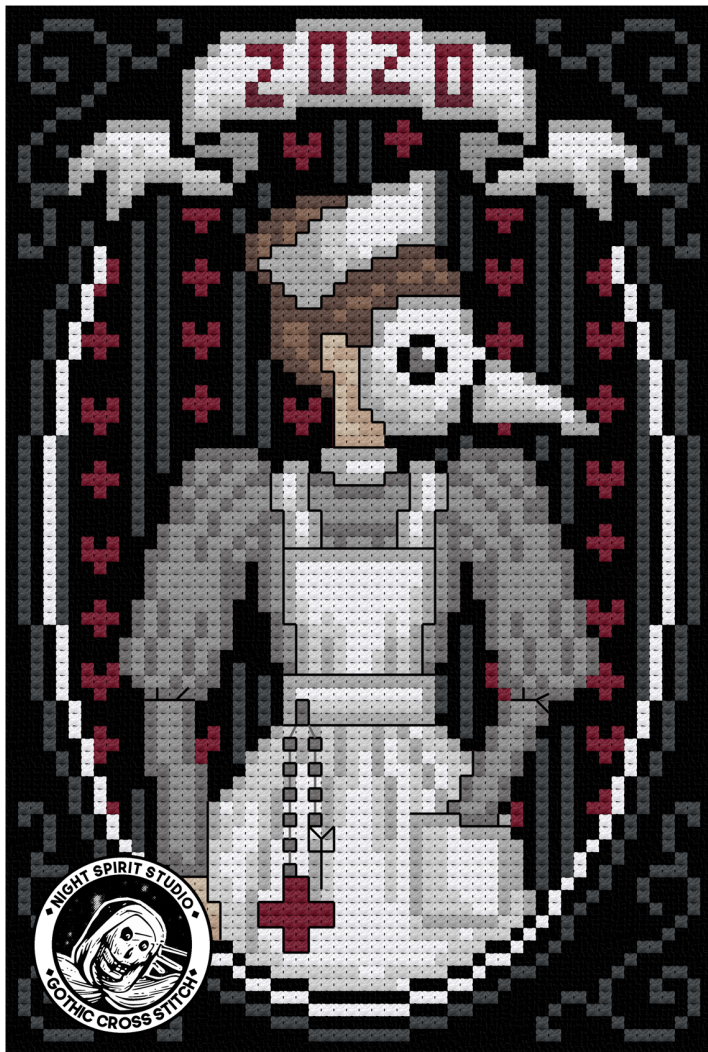

◆ **PLAGUE NURSE** ◆

**SIZE: 56 X 81**

**SIZE ON 14 CT: 4 INCHES (10.2CM) WIDE**

**X 5-3/4 INCHES (14.7CM) HIGH**

**STRANDS: 2-3 DEPENDING ON**

**PREFERENCE**

**THIS PATTERN IS PROVIDED FOR FREE. IT  
MAY BE SHARED, BUT ONLY IN FULL. DO  
NOT REMOVE WATERMARKS, LOGOS OR  
PAGES. DO NOT SELL THIS PATTERN OR  
ANY PART OF THE ART UNDER PENALTY  
OF LAW AND BLACK MAGIC. FEEL FREE  
TO SHARE FINISHED PROJECTS ON  
SOCIAL MEDIA. I LOVE YOU ALL.**

## ◆ SKIN COLOR CHART ◆

CREATED BY LORD LIBIDAN

[HTTPS://LORDLIBIDAN.COM/FIND-THE-PERFECT-SKIN-TONE-DMC-THREADS/](https://lordlibidan.com/find-the-perfect-skin-tone-dmc-threads/)

Fair			Mid			Deep		
Skintone	Highlight	Shadow	Skintone	Highlight	Shadow	Skintone	Highlight	Shadow
951	3770	3856	3856	951	3776	3776	3856	301
739	ECRU	738	738	739	437	437	738	434
754	948	3771	3771	754	758	758	3771	3778
963	818	3716	3716	963	3806	3806	3716	3833
224	225	152	152	224	223	223	152	3721
3727	778	316	316	3727	3726	3726	316	315
950	3774	3773	3773	950	3772	3772	3773	632
3864	543	3863	3863	3864	3862	3862	3863	839
842	3033	841	841	842	840	840	841	839