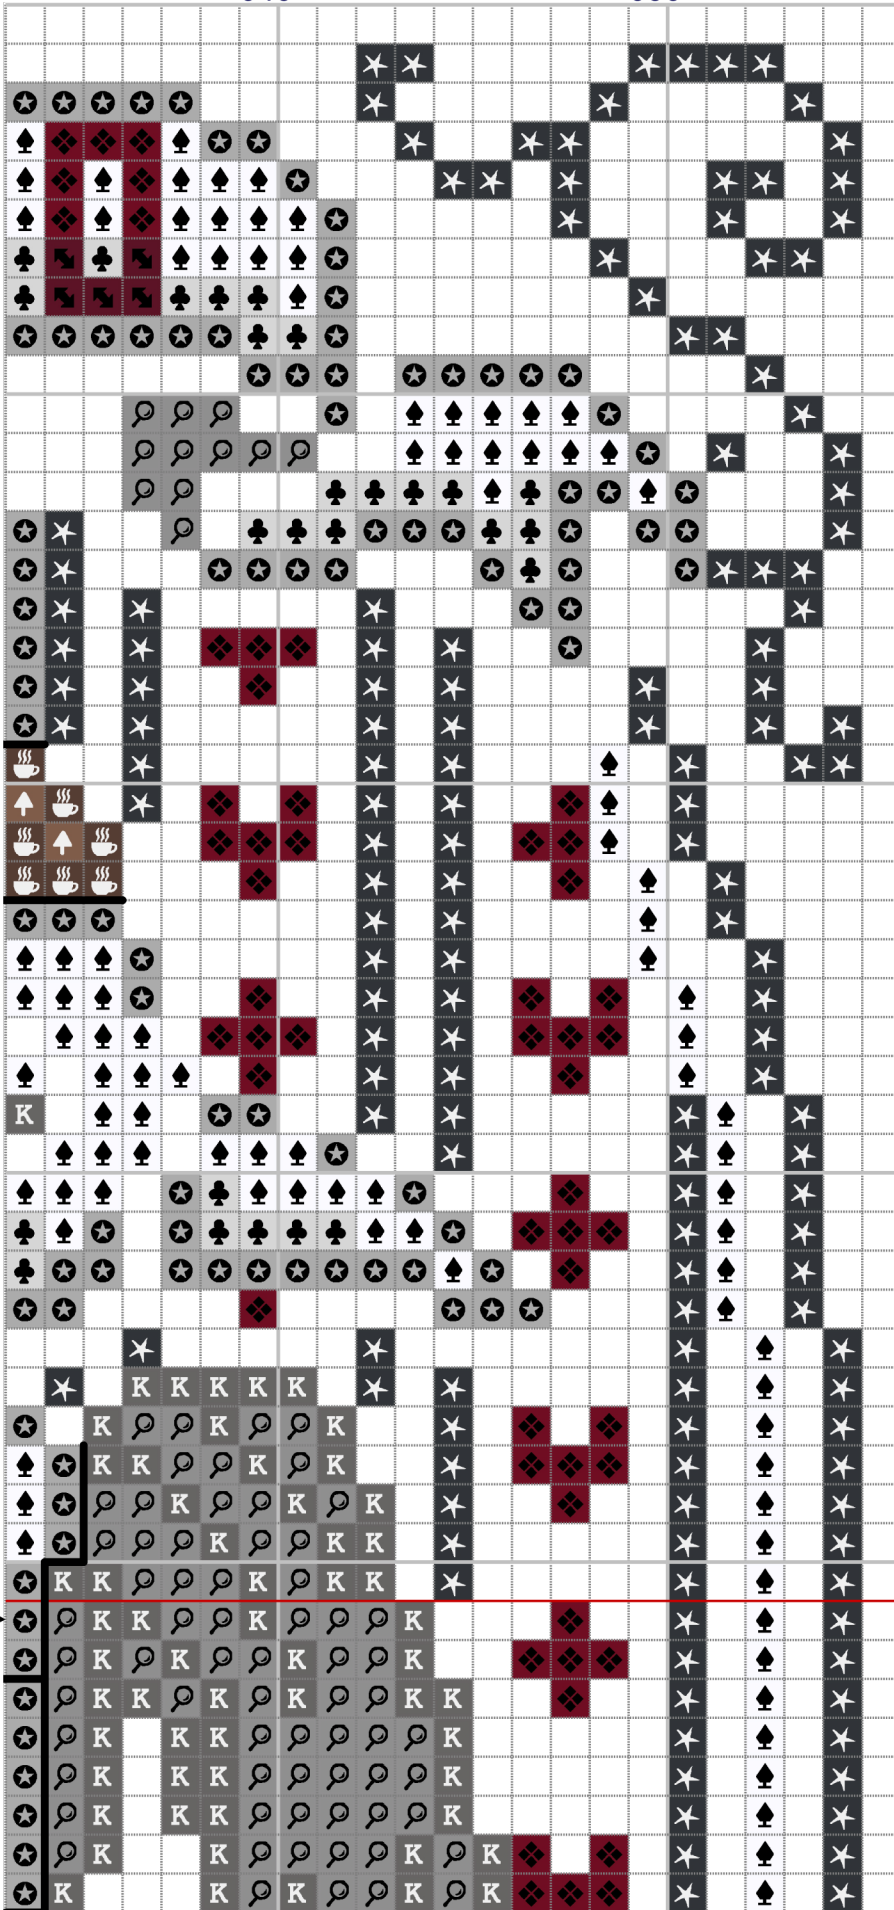

040

050

010

020

030

040

NIGHT SPIRIT STUDIO - PLAGUE NURSE - FREE PATTERN

NIGHTSPIRITSTUDIO.ETSY.COM / INFO@NIGHTSPIRITSTUDIO.COM