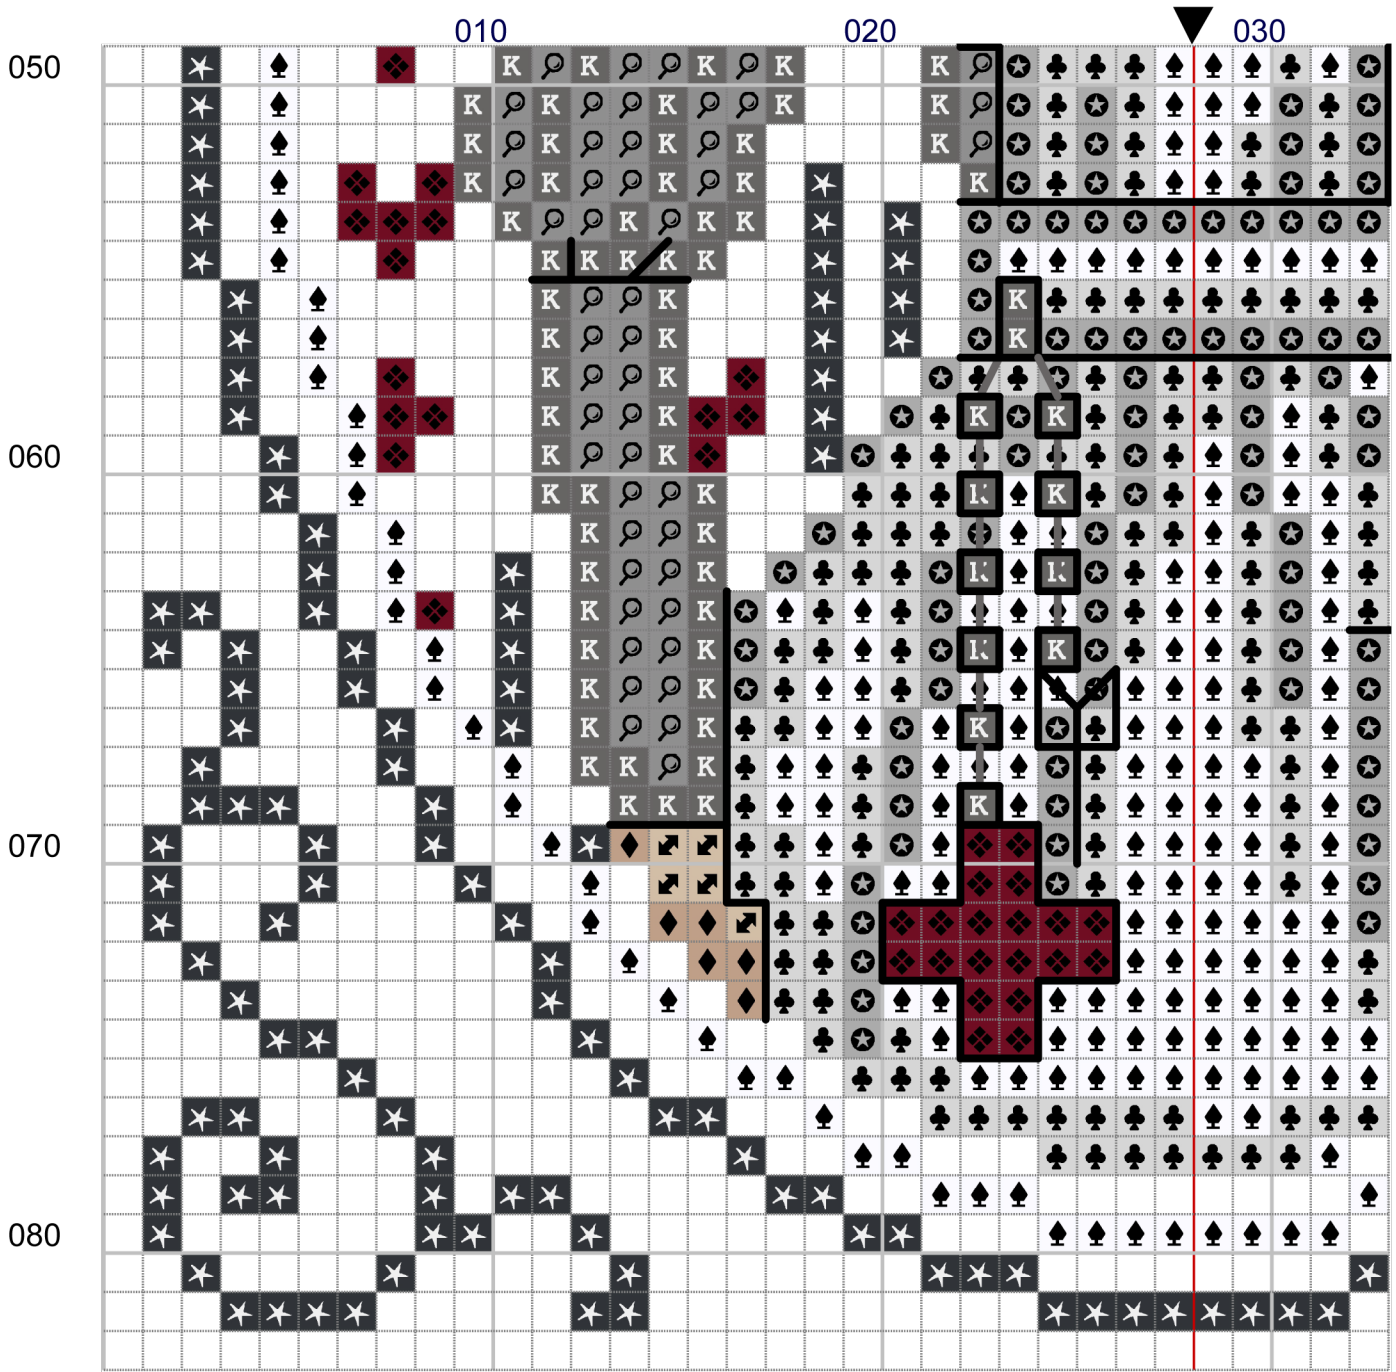

NIGHT SPIRIT STUDIO - PLAGUE NURSE - FREE PATTERN

NIGHTSPIRITSTUDIO.ETSY.COM / INFO@NIGHTSPIRITSTUDIO.COM