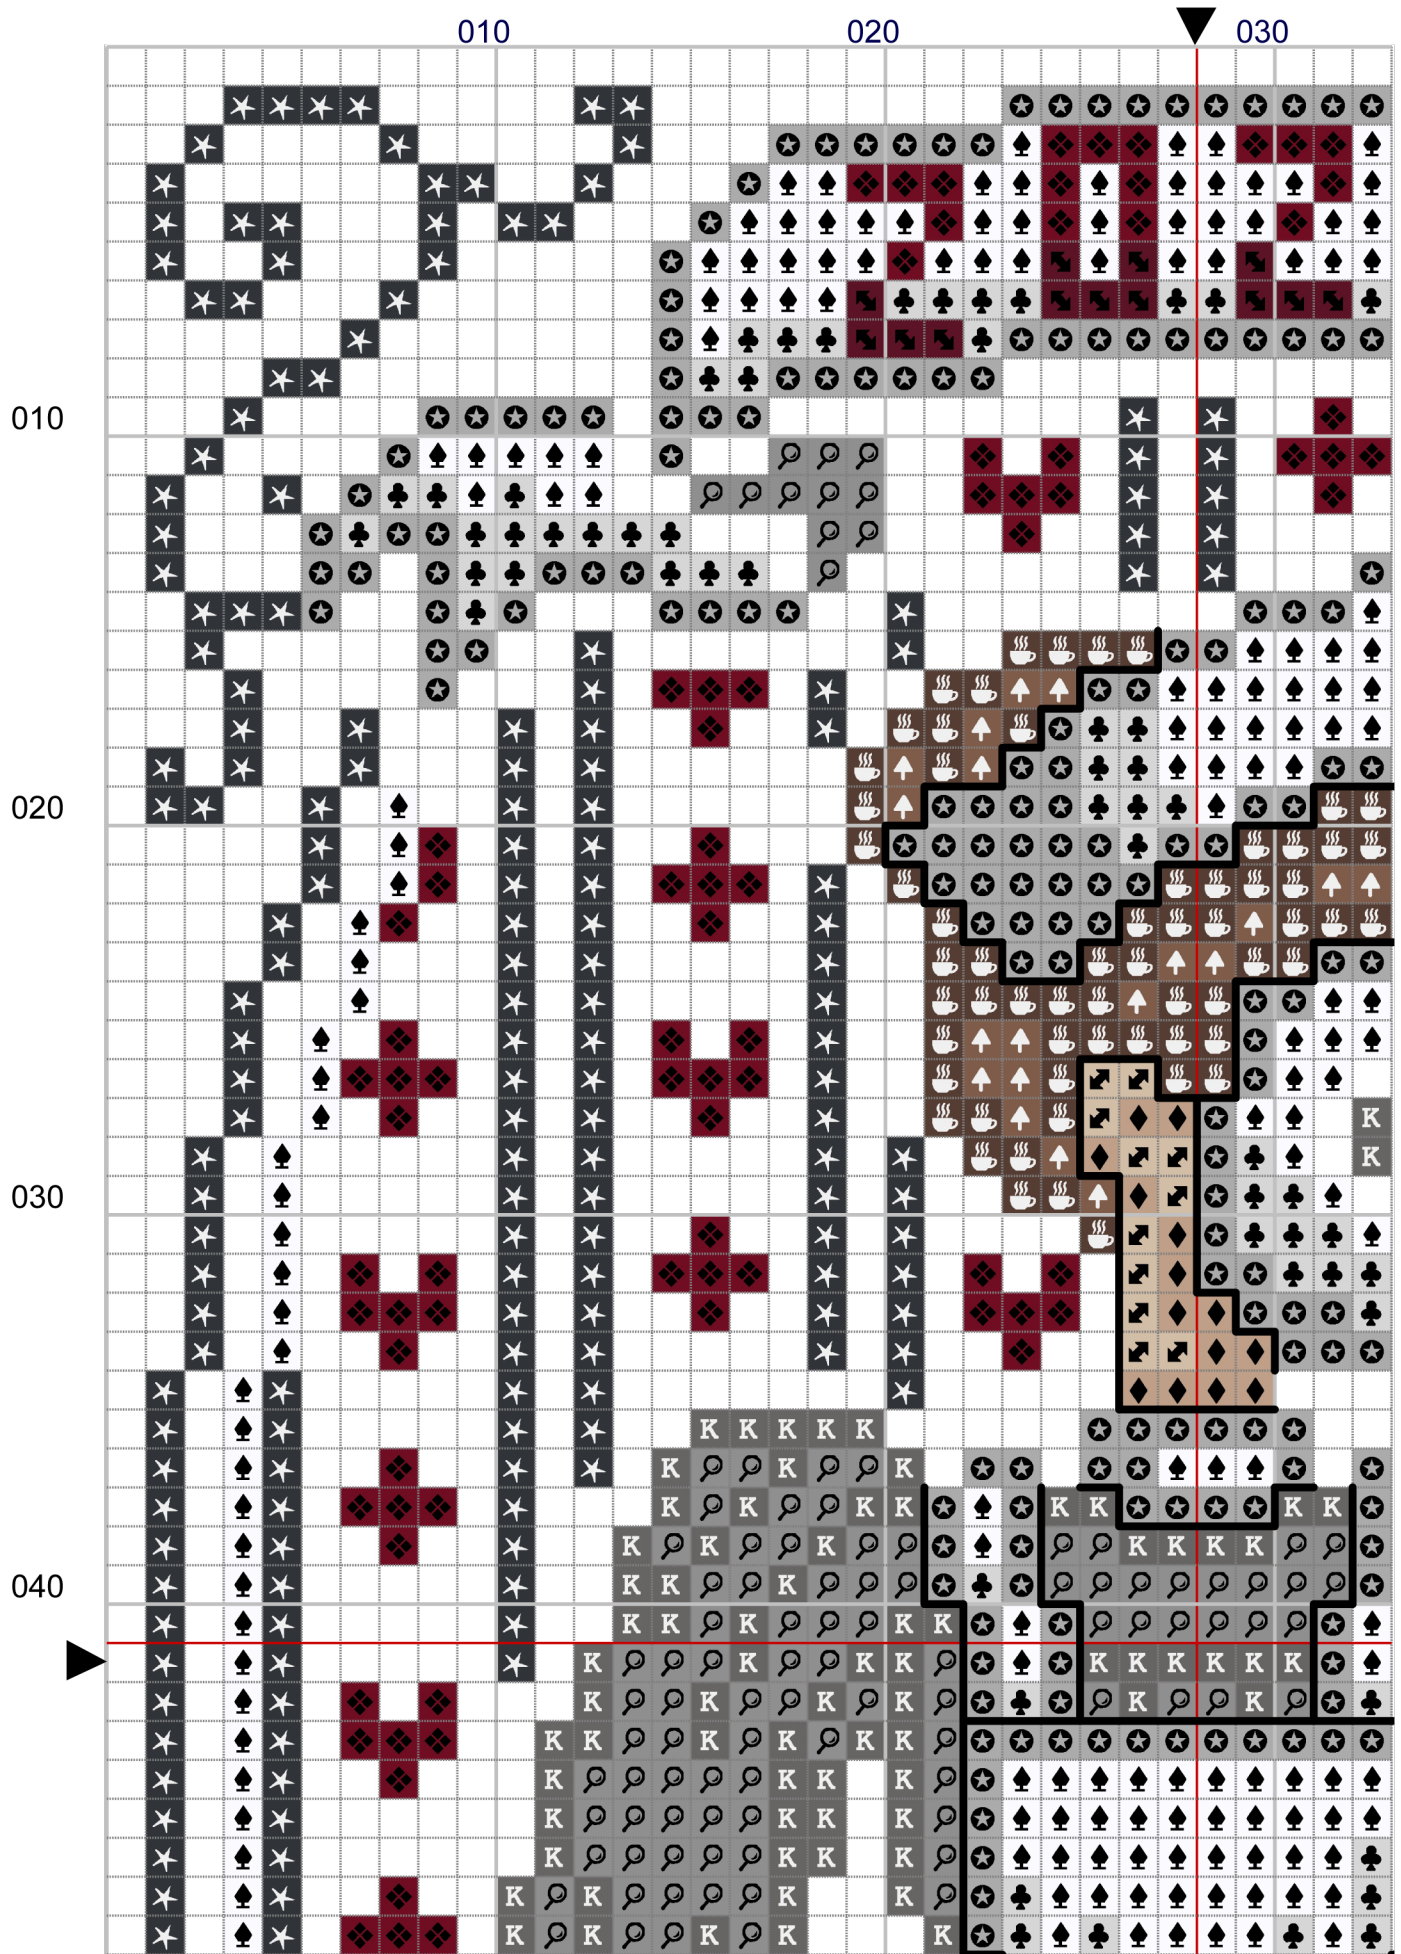

NIGHT SPIRIT STUDIO - PLAGUE NURSE - FREE PATTERN

NIGHTSPIRITSTUDIO.ETSY.COM / INFO@NIGHTSPIRITSTUDIO.COM